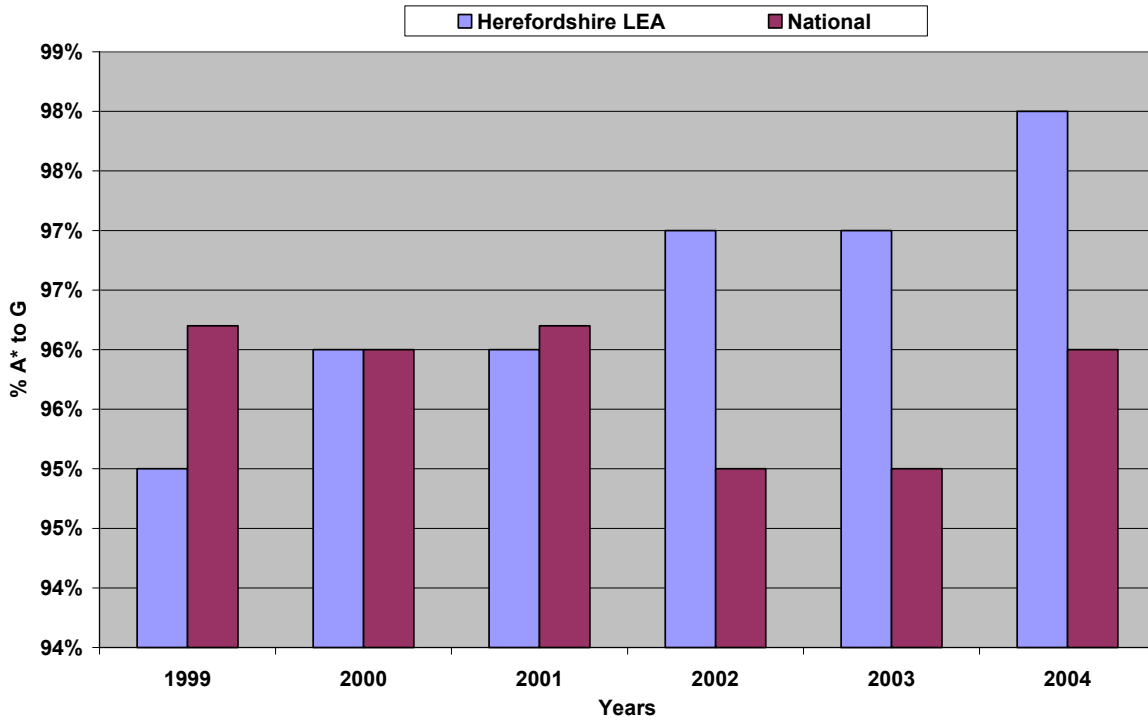

Religious Studies 1999 - 2004

Religious Studies 1999 - 2004

	% A*-C					
Religious Studies	1999	2000	2001	2002	2003	2004
Herefordshire LEA	70%	64%	65%	65%	68%	80%
National	58%	59%	60%	57%	61%	62%

	% A*-G					
Religious Studies	1999	2000	2001	2002	2003	2004
Herefordshire LEA	95%	96%	96%	97%	97%	98%
National	96%	96%	96%	95%	95%	96%