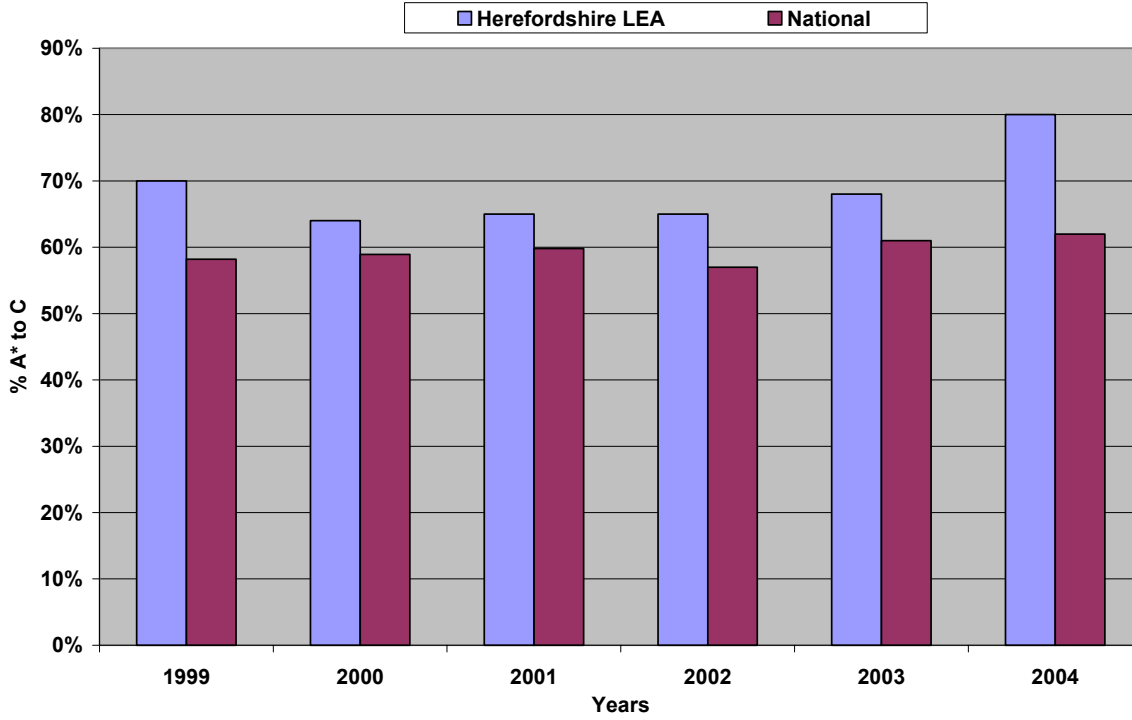

Religious Studies 1999 - 2004

Religious Studies 1999 - 2004

	% A*-C					
Religious Studies	1999	2000	2001	2002	2003	2004
Herefordshire LEA	70%	64%	65%	65%	68%	80%
National	58%	59%	60%	57%	61%	62%

	% A*-G					
Religious Studies	1999	2000	2001	2002	2003	2004
Herefordshire LEA	95%	96%	96%	97%	97%	98%
National	96%	96%	96%	95%	95%	96%